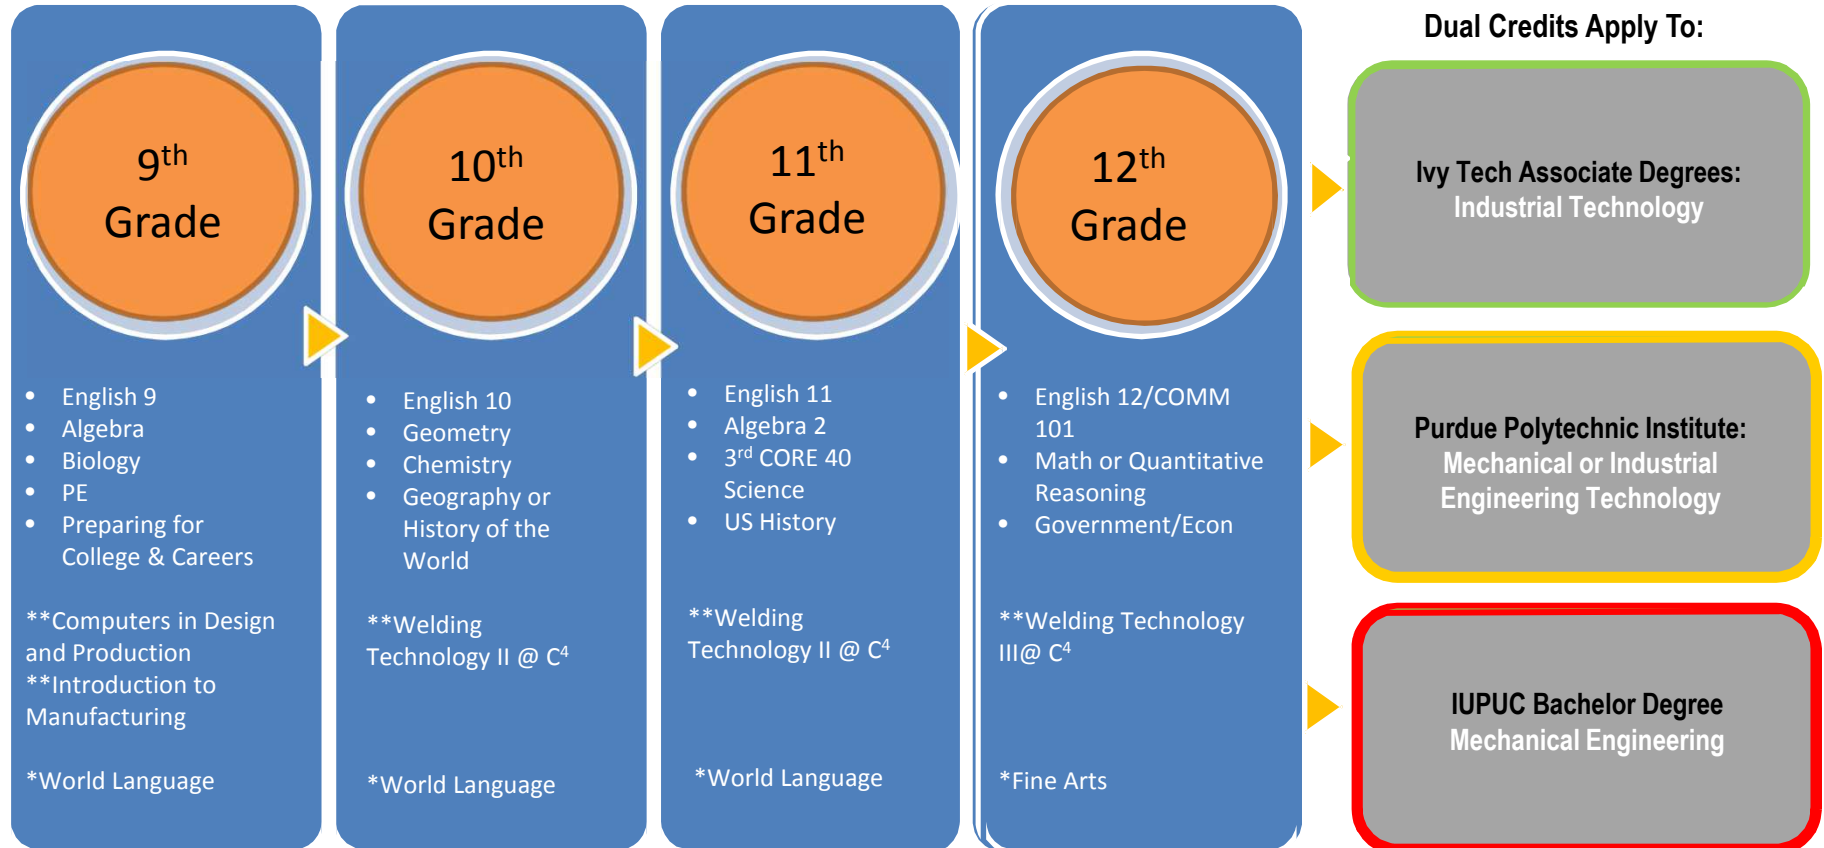

C⁴ Columbus Area Career Connection

Welding Technology Career Pathway

2014 average annual wage in Indiana: \$35,000
(Average based on Career Technical Education &/or Associate Degree)

Job Titles: Welder, Cutter, Solderer, Brazer, Industrial Technician, Mechanical Engineer

CORE 40 with Honors High School Graduation Plan

*Denotes AHD

**Denotes Directed Electives THD

Additional C⁴ classes that would enhance employment:

PLTW Introduction to Engineering Design

PLTW Principles of Engineering